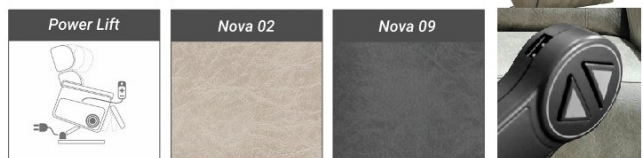

Mecanismo

Medidas

Telas Nova