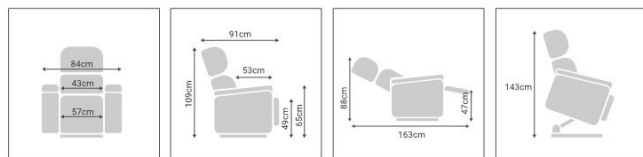

Mecanismo

Telas Nova

Power Lift

Nova 02

Nova 09

Medidas

**ARBORG**  
HOME FURNITURE

**Chicago Double**  
POWER LIFT 2 MOTORES