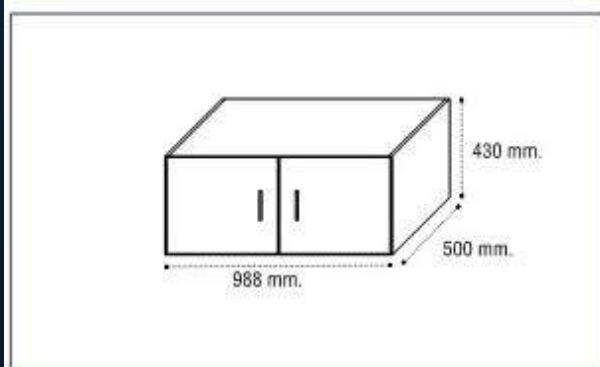

Atillo 2/P

Referencia	Descripción
18456009ART000	Atillo 2/P Ártico Ready
15256009BPR000	Atillo 2/P Blanco Ready
15256009CMB000	Atillo 2/P Cambrian Ready
18456009OST000	Atillo 2/P Roble Ready

115€