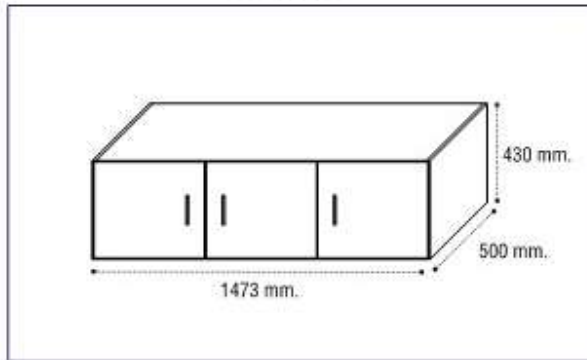

Altillo 3/P

Referencia Descripción

18456010ART000	Altillo 3/P Ártico Ready
15256010BPR000	Altillo 3/P Blanco Ready
15256010CMB000	Altillo 3/P Cambrian Ready
18456010OST000	Altillo 3/P Roble Ready

180€